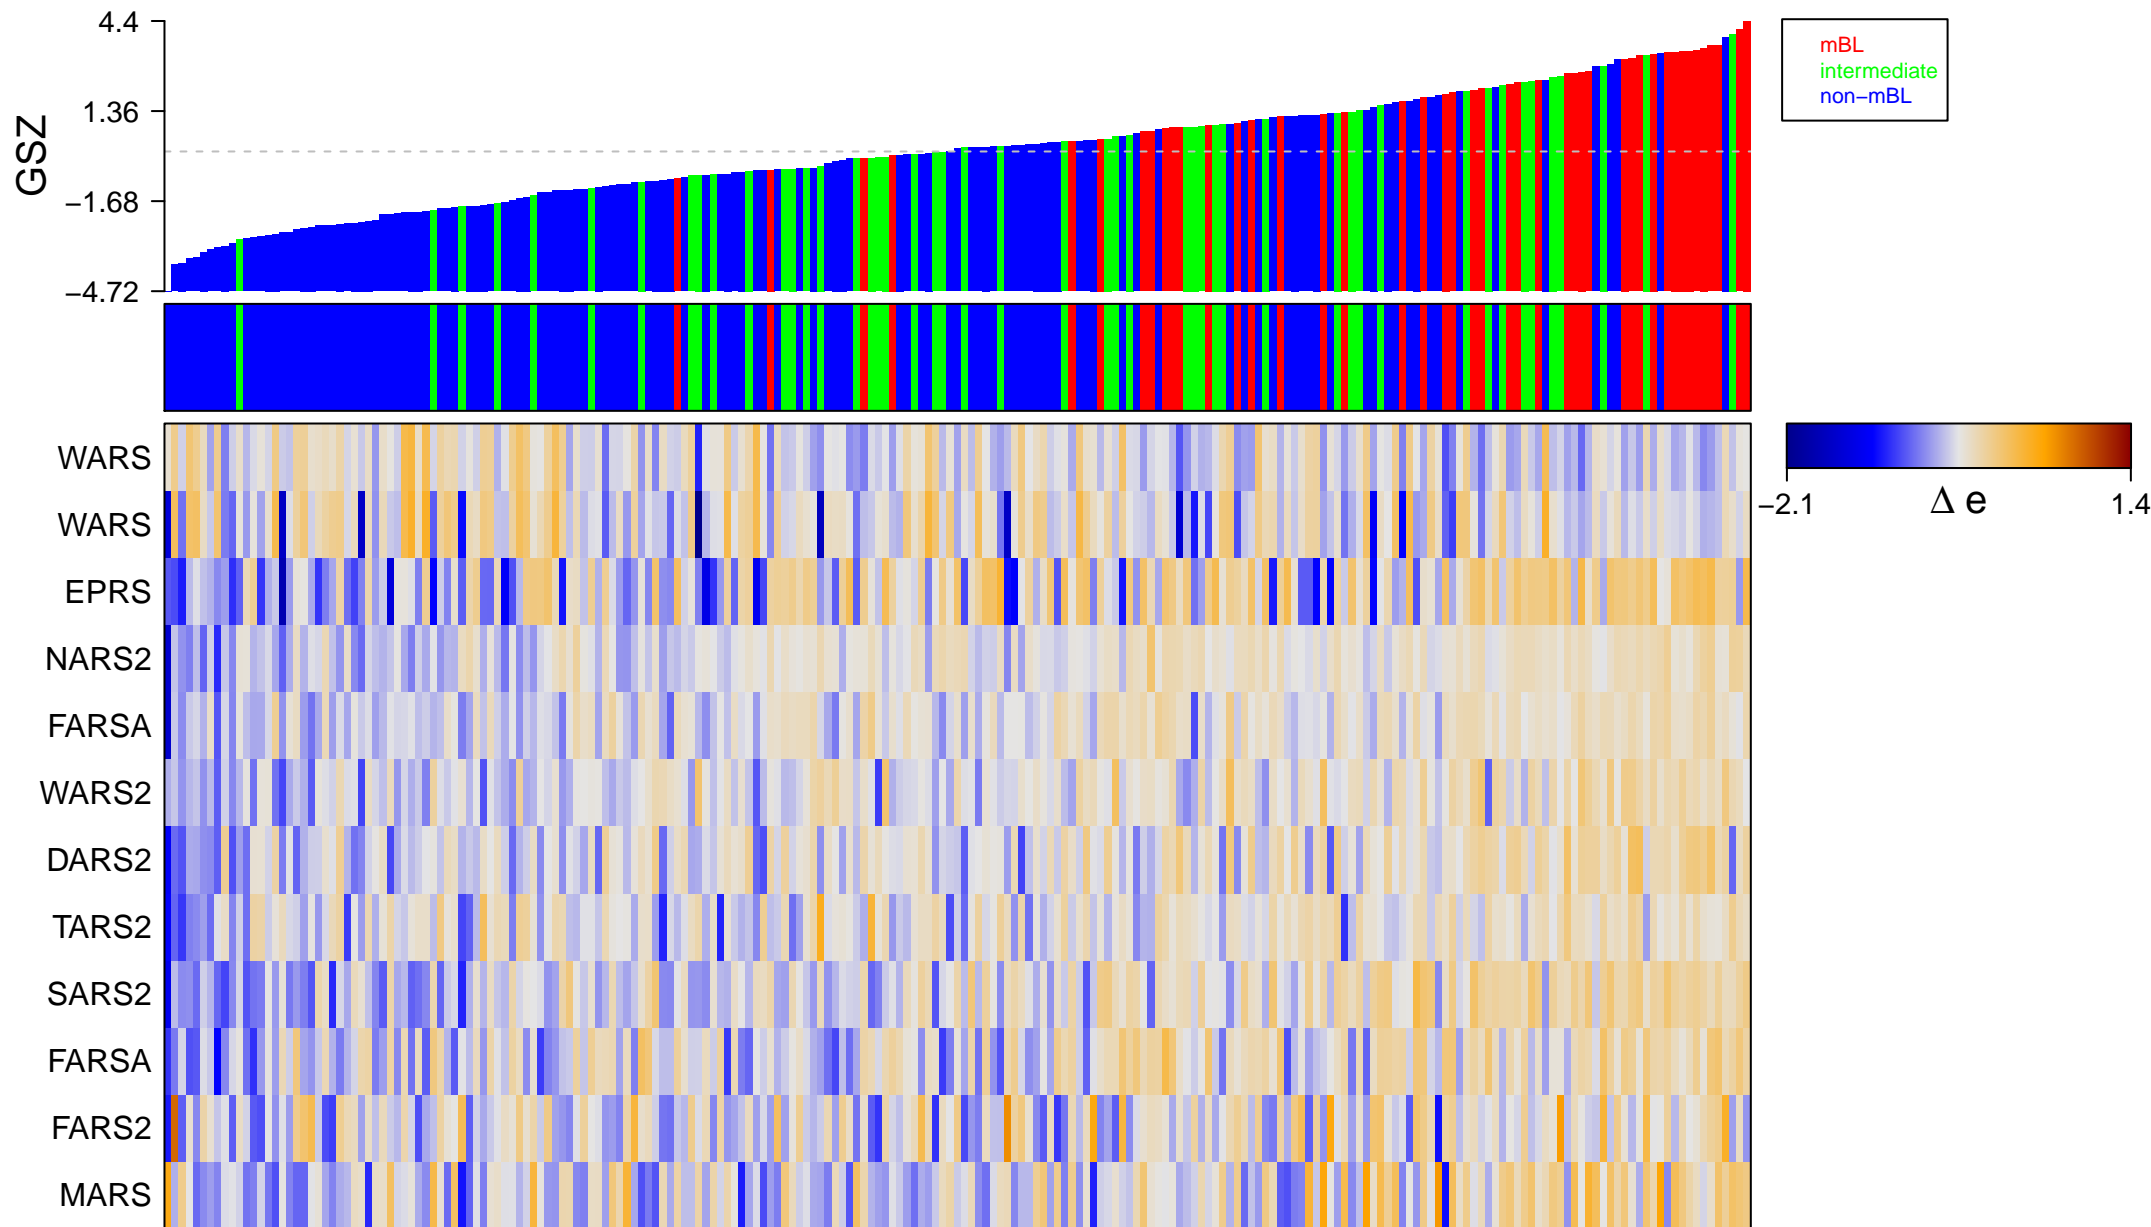

REACTOME_TRNA_AMINOACYLATION

REACTOME_TRNA_AMINOACYLATION

■ on
■ -
□ off

REACTOME_TRNA_AMINOACYLATION