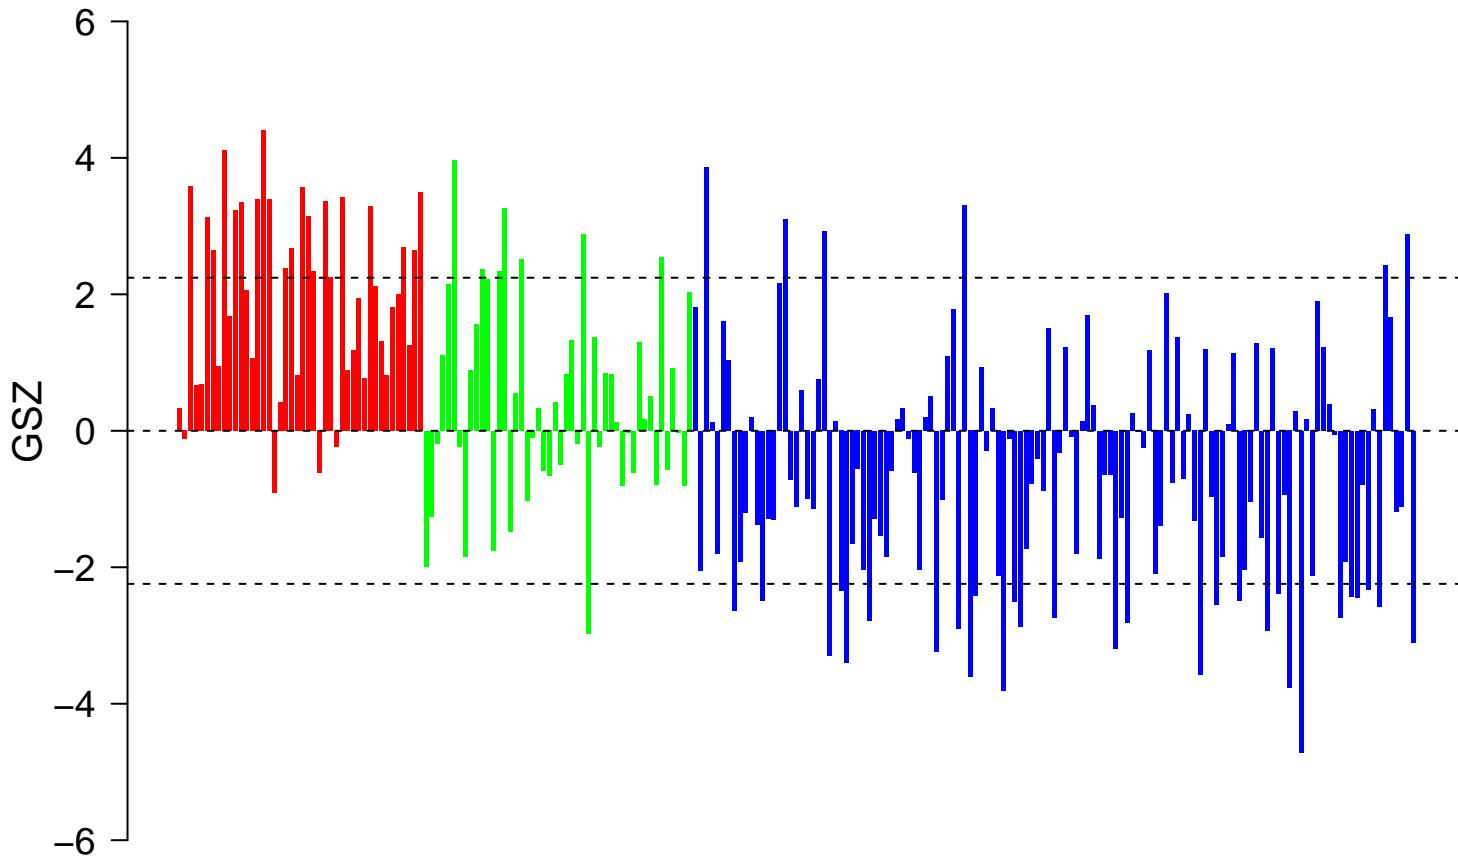

REACTOME_TRNA_AMINOACYLATION

REACTOME_TRNA_AMINOACYLATION

■ on
■ -
□ off

REACTOME_TRNA_AMINOACYLATION